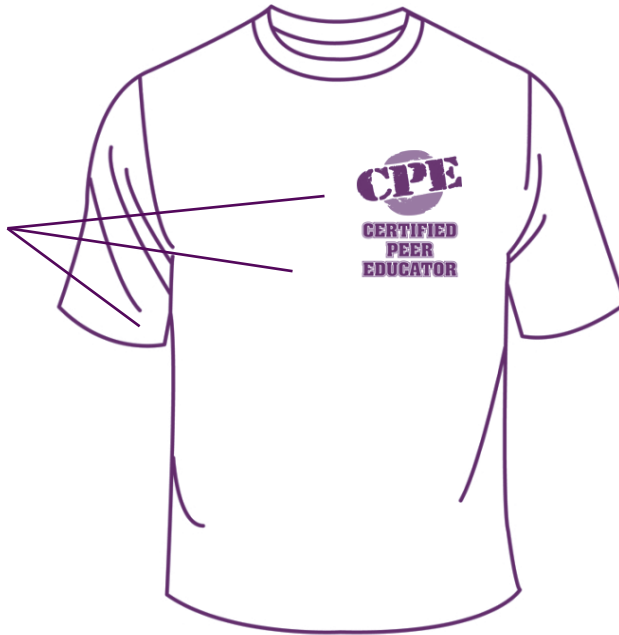

CPE Certified T-Shirt

This T-Shirt is for those peer educators that have gone through CPE Training. The highlights of the Code of Ethics are on the back, with Certified Peer Educator listed on the front pockets are purple and blue art on a white shirt. Perfect for customization with your campus name/logo. Item # 951 (M, L, XL - $12) (XXL - $14)

Easily customized with group or school name/logo in a variety of places. Call or email us (see below) for prices.